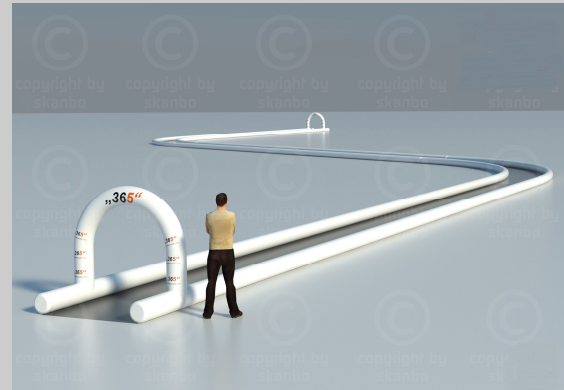

## „365“ Module element Summertubing

We present the new " 365 " module system of inflatable Summertubing routes . Advantage for the customer Time-saving assembly and dismantling times variable design of the route with straight lines, curves ( steep turns ) , start target sheet can be integrated , particularly the side panels can be used optimally for advertising , so that you are more present for your customers and guests .

### Package 2 )

"365" module element Summertubing length 65 meters ( left or right direction) with a 30 degree curve incl . 10 items Tubes.

**RRP 25.500 USD ex Warehouse USA**

The offer includes 2 inflatable element Straight 25x2,20 meters , 1 element curve 12.5X2.20 meters , 130m2 365 plastic mats , 2 pieces air blower 220 volt, 10 Tubes with plastic bottom, a 365 repair tape , ground anchors, from stock Austria.

### Package 3)

"365" module element Summertubing length 88 meters with a 30 degree steep turn( left or riht) and the necessary steel substructure

Incl . 10 items Tubes **RRP 32.500 USD ex Warehouse USA**

The Offer includes 3 inflatable element Straight 25x2,20 meters , 1 element curve 12.5X2.20 meters , 190m2 365 plastic mats , 6 steel elements galvanized for the substructure of the ball Curve, 2 piece air blower 220 volt, 10 Tubes with plastic bottom , a 365 repair tape , ground anchors , from stock Austria.