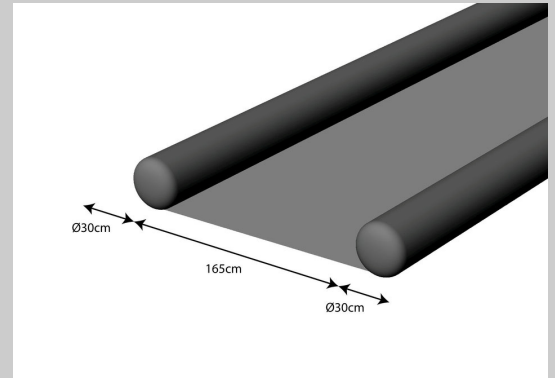

"365" Advantages:

Short assembly and disassembly times

The "365" Tubing track composed of:

"365" Straight elements	25,0X2,20 meters approx	125 Kg
"365" Curve Element 30 degrees	12,5X2,20 meters approx	105 Kg
"365" Steep turns items 30 degrees	12.5X3,00 meters approx	125 kg
"365" plastic mats	Type 55 in white or orange	
"365" 2 External air blower, ground anchor, repair tape		
"365" Tubes		

Delivery Time:

After confirmed order 6 Weeks

Optional:

"365" Start ramp with a gradient of 30% should not be already present on the terrain

Why 30%?

The "365" Tubes get their speed to have FUN

On request:

We can offer a start or finish arch integrate with your corporate Cl. Configure their personal "365" Tubingline according to your wishes and feasibility from 25Meter to XX meters.